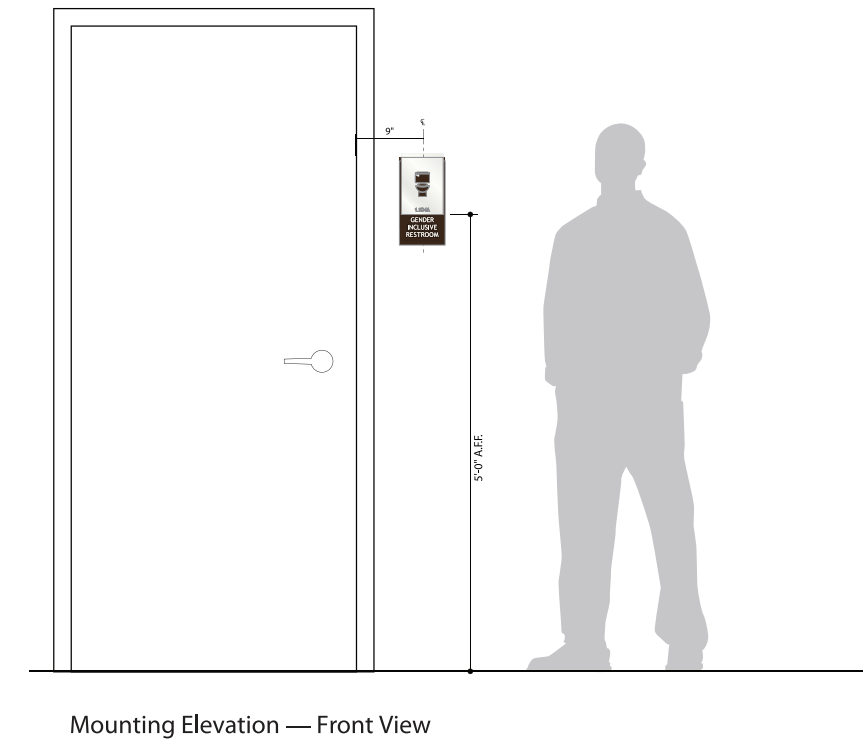

2008 Interior Signage Standard - Gender Inclusive Restroom sign for single use bathrooms

For questions contact: frauke.bartels@austin.utexas.edu

1998 Updated Signage Standard - Gender Inclusive Restroom sign for single use bathrooms