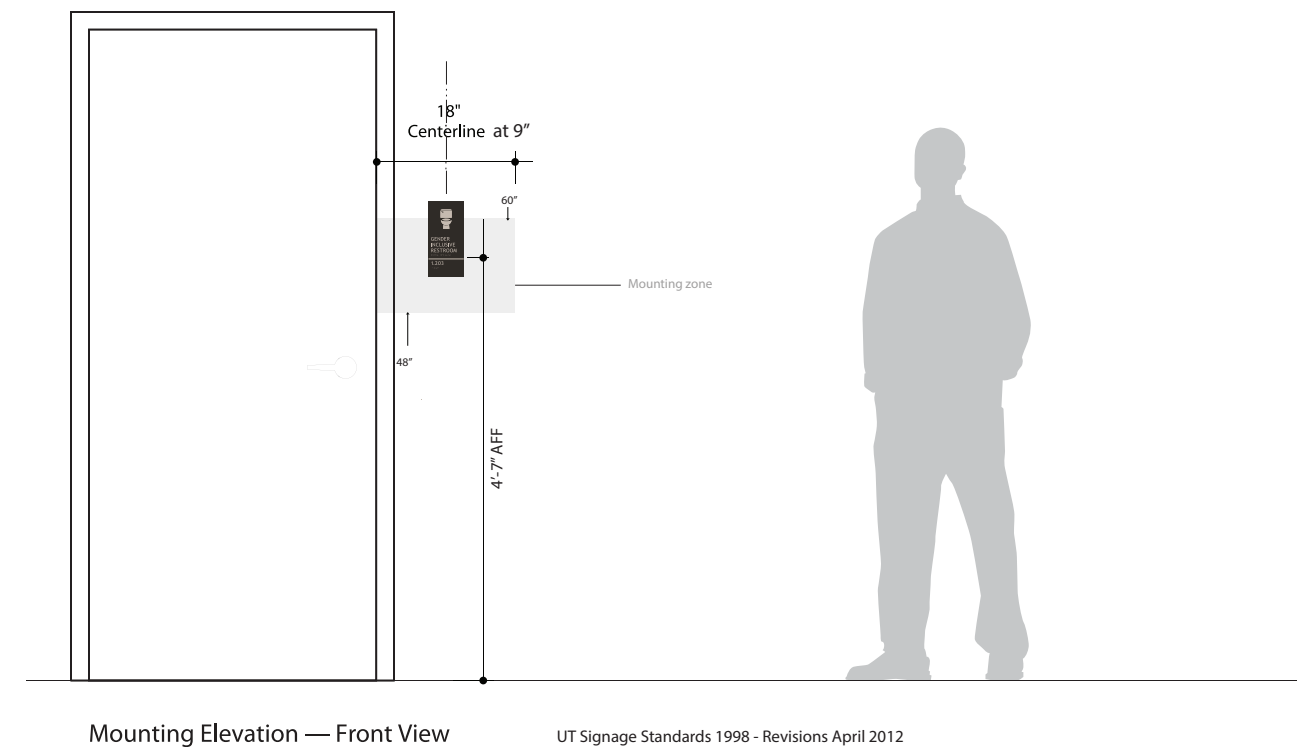

2008 Interior Signage Standard - Gender Inclusive Restroom sign for single use bathrooms

For questions contact: frauke.bartels@austin.utexas.edu

1998 Updated Signage Standard - Gender Inclusive Restroom sign for single use bathrooms