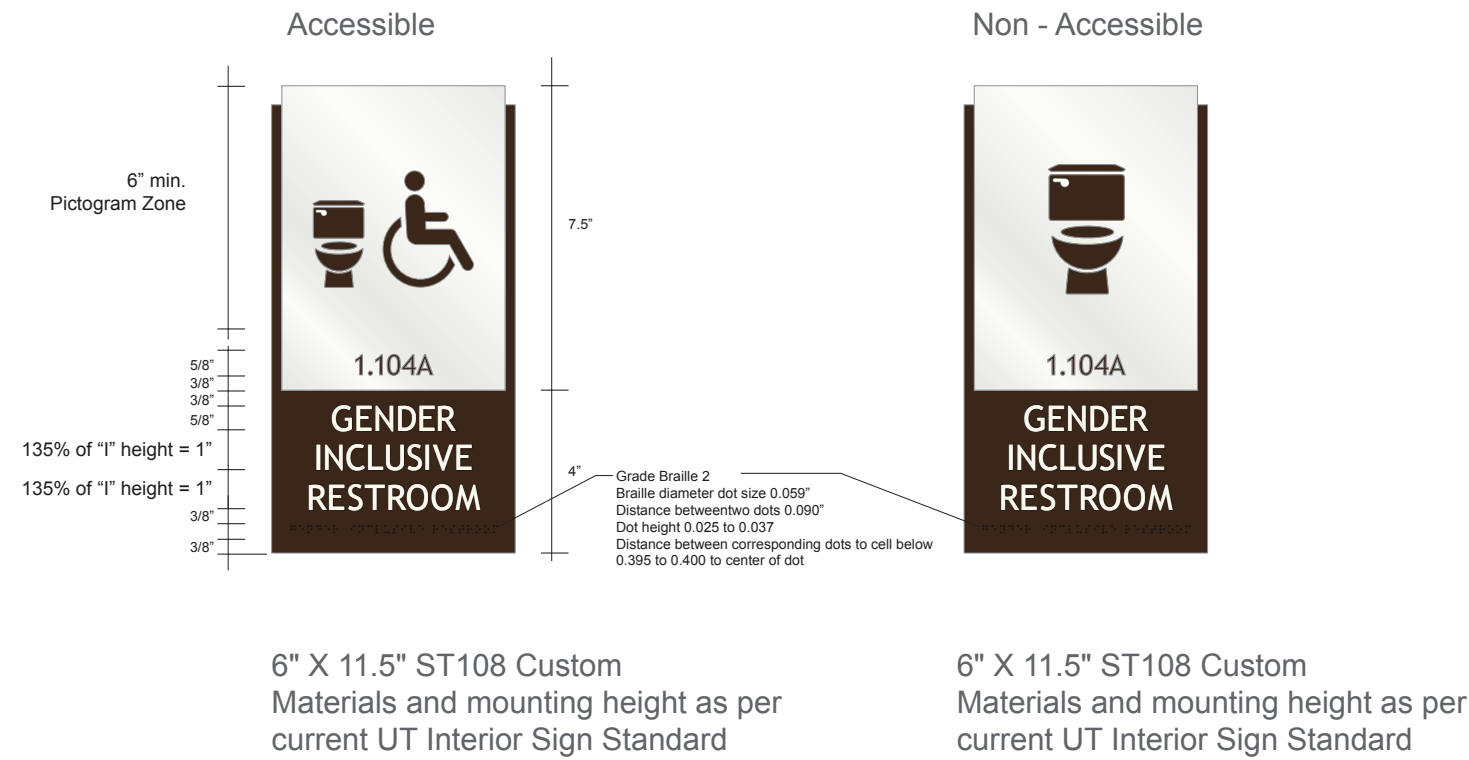

2008 Interior Signage Standard - Gender Inclusive Restroom sign for single use bathrooms

For questions contact: frauke.bartels@austin.utexas.edu

1998 Updated Signage Standard - Gender Inclusive Restroom sign for single use bathrooms